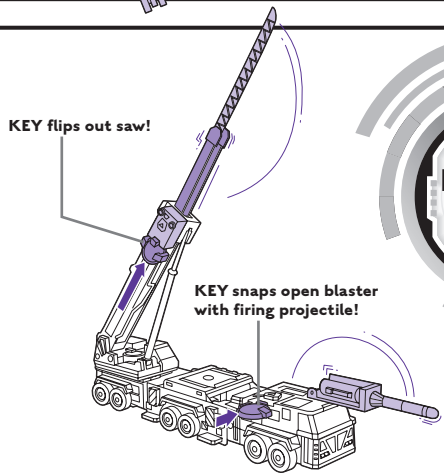

TRANSFORMERS™

MUDFLAP
DECEPTICON

AGES 5+
83751/83749 Ass.

NOTE: Some parts are made to detach if excessive force is applied and are designed to be reattached if separation occurs. Adult supervision may be necessary for younger children.

TRANSFORMERS.COM

CHANGING TO ROBOT

ROBOT MODE

Reverse order of instructions to convert back into vehicle.

INSERT KEY TO ACTIVATE FEATURES!

KEY flips out saw!

KEY snaps open blaster with firing projectile!

1. Insert missile.
2. Push to fire.