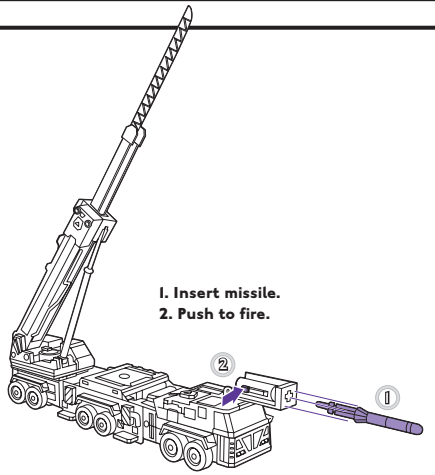

TRANSFORMERS.COM

CHANGING TO ROBOT

ROBOT MODE

Reverse order of instructions to convert back into vehicle.

INSERT KEY TO ACTIVATE FEATURES!

KEY flips out saw!

KEY snaps open blaster with firing projectile!

1. Insert missile.
2. Push to fire.