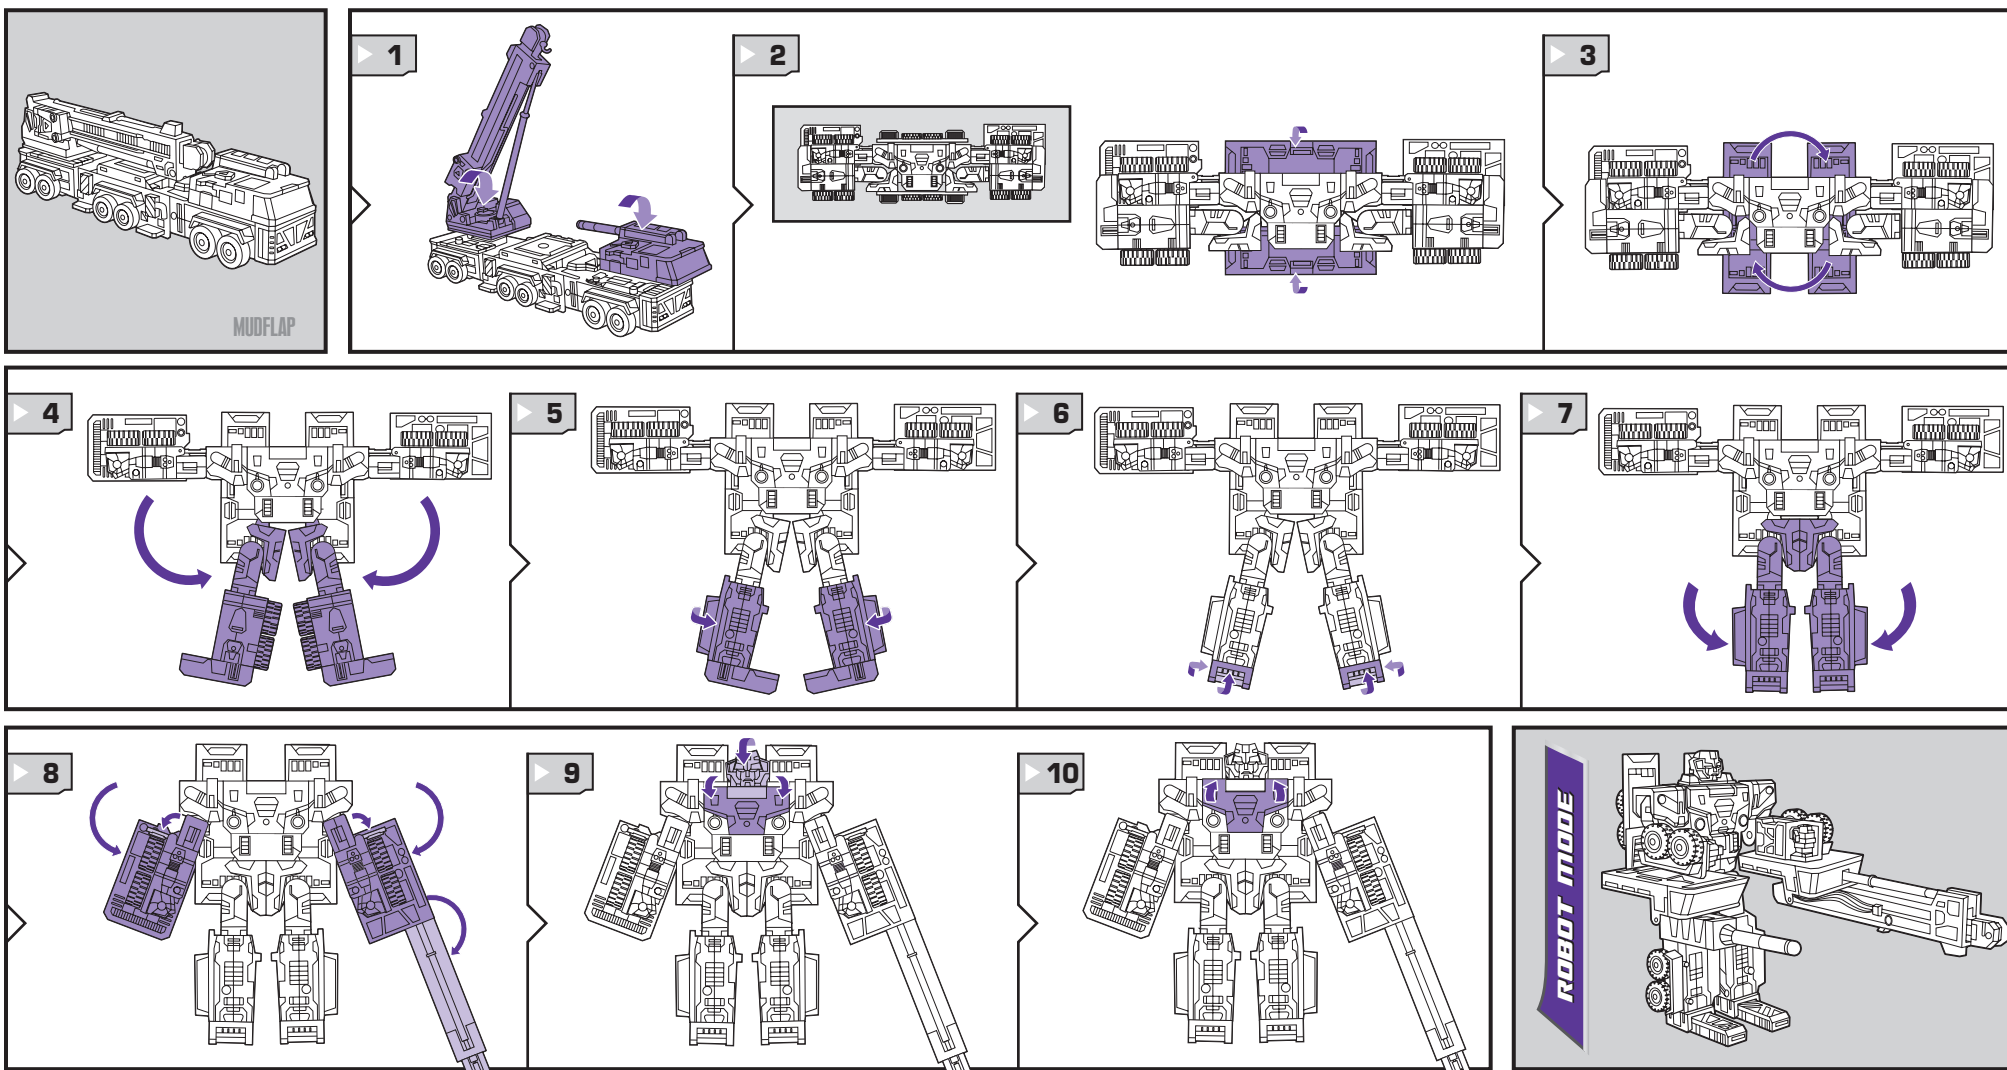

TRANSFORMERS™

MUDFLAP
DECEPTICON

AGES 5+
83751/83749 Ass.

NOTE: Some parts are made to detach if excessive force is applied and are designed to be reattached if separation occurs. Adult supervision may be necessary for younger children.

TRANSFORMERS.COM

CHANGING TO ROBOT

ROBOT MODE

Reverse order of instructions to convert back into vehicle.

INSERT KEY TO ACTIVATE FEATURES!

KEY flips out saw!

KEY snaps open blaster with firing projectile!

1. Insert missile.
2. Push to fire.

Not suitable for children under 3 years because of small parts – choking hazard.