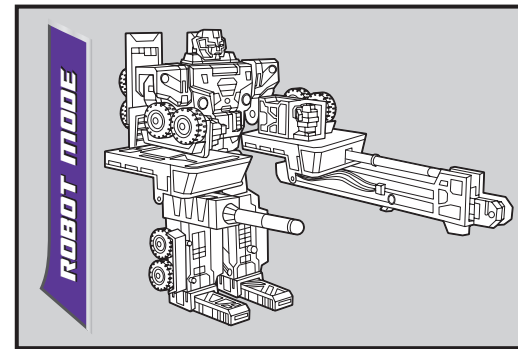

TRANSFORMERS™

MUDFLAP
DECEPTICON

AGES 5+
83751/83749 Ass.

NOTE: Some parts are made to detach if excessive force is applied and are designed to be reattached if separation occurs. Adult supervision may be necessary for younger children.

TRANSFORMERS.COM

CHANGING TO ROBOT

ROBOT MODE

Reverse order of instructions to convert back into vehicle.

INSERT KEY TO ACTIVATE FEATURES!

KEY flips out saw!

KEY snaps open blaster with firing projectile!

1. Insert missile.
2. Push to fire.